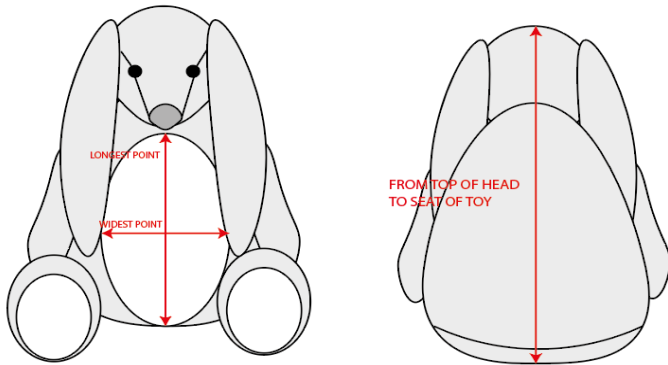

SPECIFICATION SUMMARIES

2023

SUMMARY OF ACTUAL SOFT TOY SIZE SPECIFICATIONS.
ALL MEASUREMENT ARE IN CM UNLESS OTHERWISE STATED.

MM001	BRACKEN BEAR HEIGHT	S	M	L			TOLS
		20.5	30.5	40.5			+/-1.5

MM003	BRAMBLE BEAR HEIGHT	S	M				TOLS
		22	33				+/-1.5

MM016	JOINTED BEARS HEIGHT	S	M				TOLS
		20.5	30.5				+/-1.5

MM018	RABBIT HEIGHT		M				TOLS
			36				+/-1.5

MM019	LAMB COMFORTER HEIGHT		M				TOLS
	COMFORTER WIDTH		26				+/-1.5
	COMFORTER LENGTH		35				+/-1.5
			32				+/-1.5

MM020	MONKEY COMFORTER HEIGHT		M				TOLS
	COMFORTER WIDTH		33				+/-1.5
	COMFORTER LENGTH		30				+/-1.5
			30				+/-1.5

MM021	HONEY BEAR HEIGHT		M	L			TOLS
			28	33			+/-1.5

T SHIRT CHEST LENGTH	S	M		TOLS
	16	20		+/-1
	11	15		+/-1